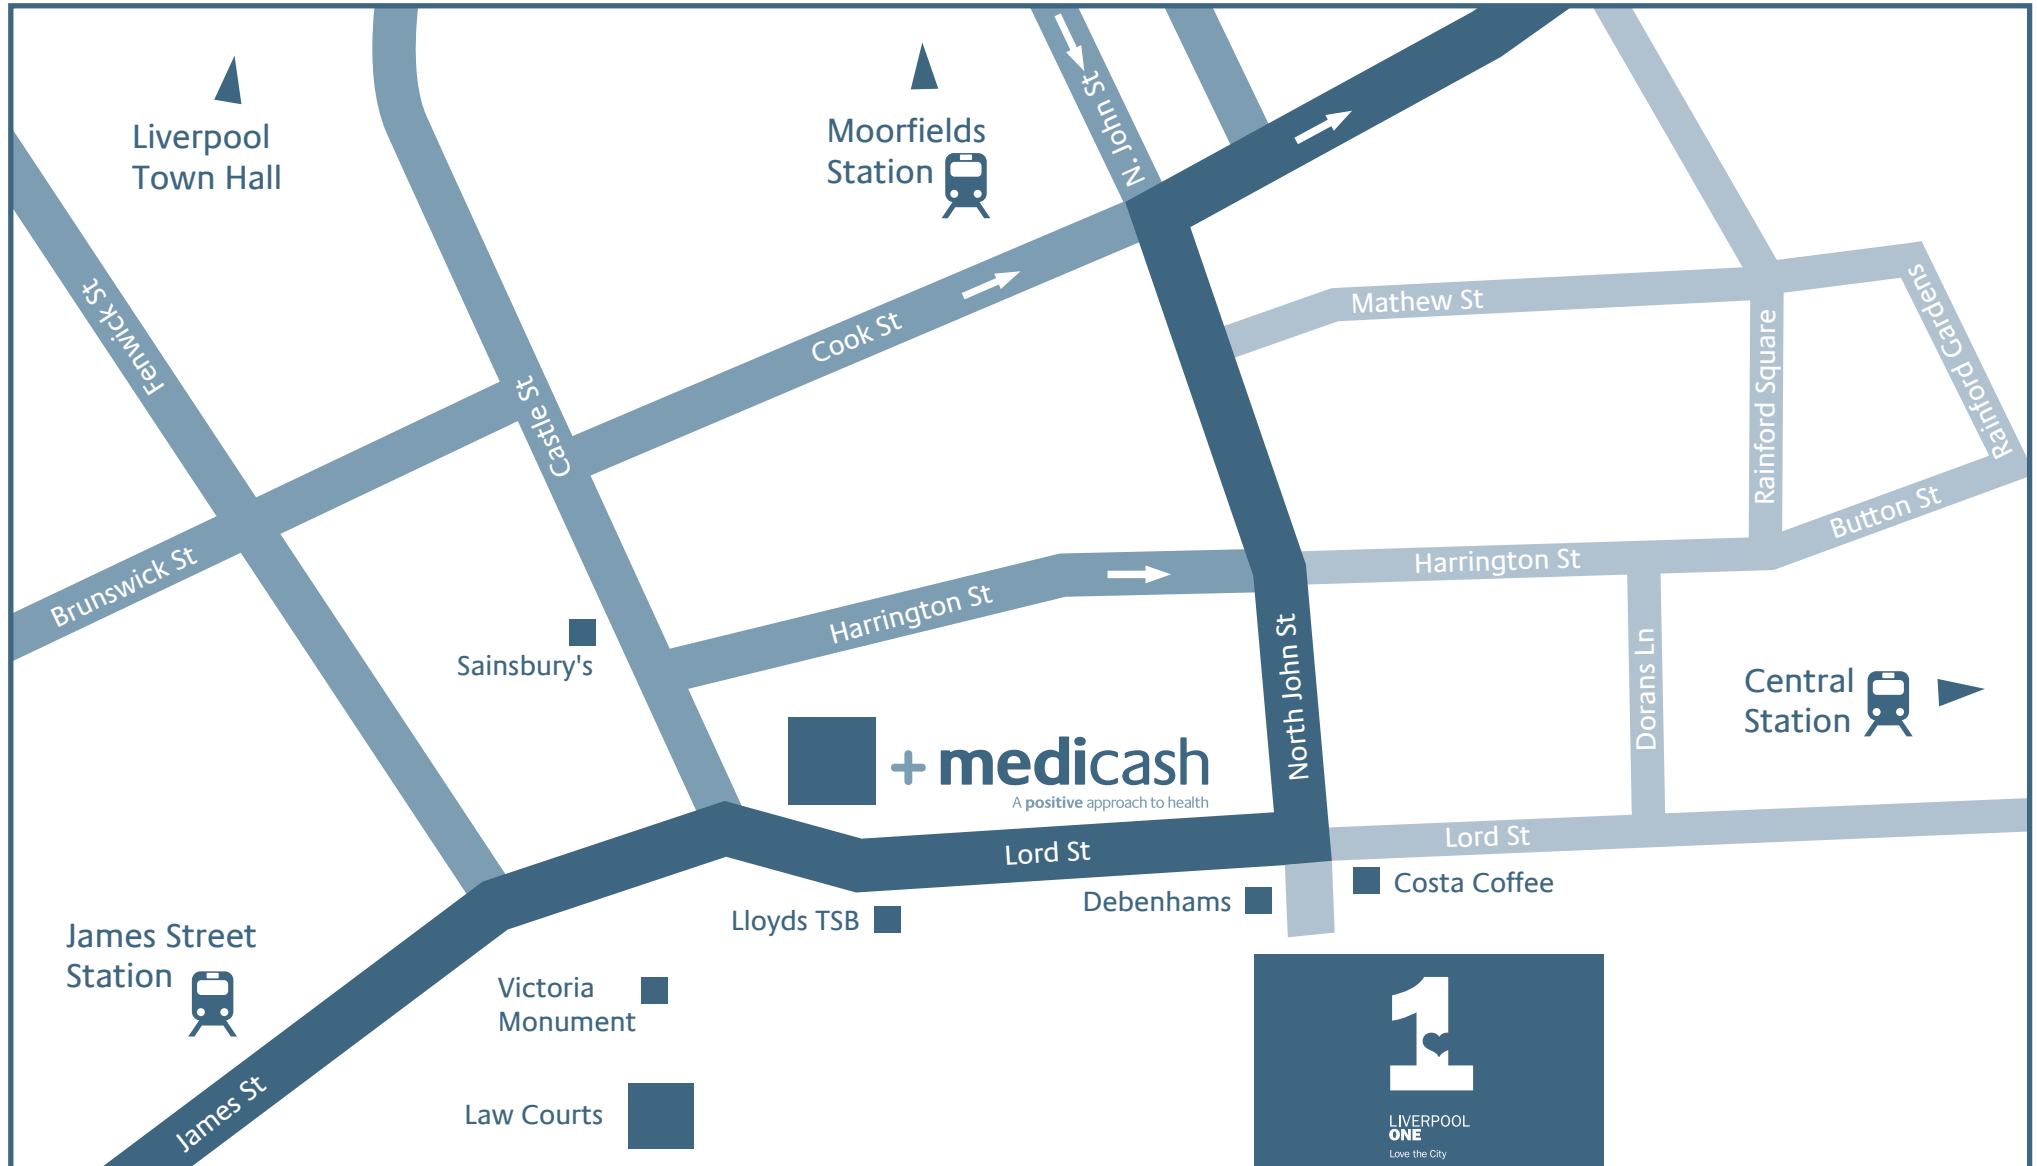

Location Map

ONE Derby Square
Liverpool
L2 1TS

T: 0151 702 0202
F: 0151 702 0250

E: info@medicash.org
W: info@medicash.org

How to find us

From the M58

Leave the M58 on to Dunnings Bridge Road (A5036) for 0.02 miles (0.03 km)
Turn right onto Dunnings Bridge Road for 0.44 miles (0.71 km)
Exit to the left onto Slip Road for 0.04 miles (0.06 km)
Continue straight ahead on to the A5036 for 2.67 miles (4.30 km)
At the roundabout, take the third exit onto the A5036 for 0.61 miles (0.98 km)
At the roundabout, take the first exit onto the A595 for 0.12 miles (0.19 km)
Continue straight ahead onto Slip Road for 0.02 miles (0.03 km)
Continue straight ahead onto A565 For 3.77 miles (6.07 km)
Continue straight ahead onto the A565 for 3.77 miles (6.07 km)
Turn right onto the A5052 for 0.34 miles (0.55 km)
Continue straight ahead onto the A5036 for 0.23 miles (0.37 km)
Turn left onto James Street (A5039) for 0.18 miles (0.29 km)
Arrive at your destination Medicash, One Derby Square, Liverpool L2 1AB

From the M62

Leave the M62 and continue on to Bowring Park Road for 0.09 miles
Bowring Park Road merges in to Edge Lane Drive (A5080). Continue
for 0.05 miles (1.35 km)
Depart on to the A5080 For 0.05 miles (0.08 km)
Continue straight ahead on to Edge Lane (A5047) for 1.63 miles (2.62 km)
Exit to the left on to Slip Road for 0.01 miles (0.02 km)
Turn left on to Towerlands Street (A5047) for 0.88 miles (1.42 km)
Turn right on to the B5173 for 0.12 miles (0.19 km)
Turn left on to the A580 for 0.23 miles (0.37 km)
Exit on to Slip Road for 0.05 miles (0.08 km)
Turn left on to the A59 for 0.10 miles (0.16 km)
At the roundabout, take the third exit on to the A59 for 0.06 miles (0.10 km)
Turn left on to Dale Street (A57) for 0.40 miles (0.64 km)
Turn left on to Castle Street for 0.13 miles (0.21 km)
Arrive at your destination Medicash, One Derby Square, Liverpool L2 1AB